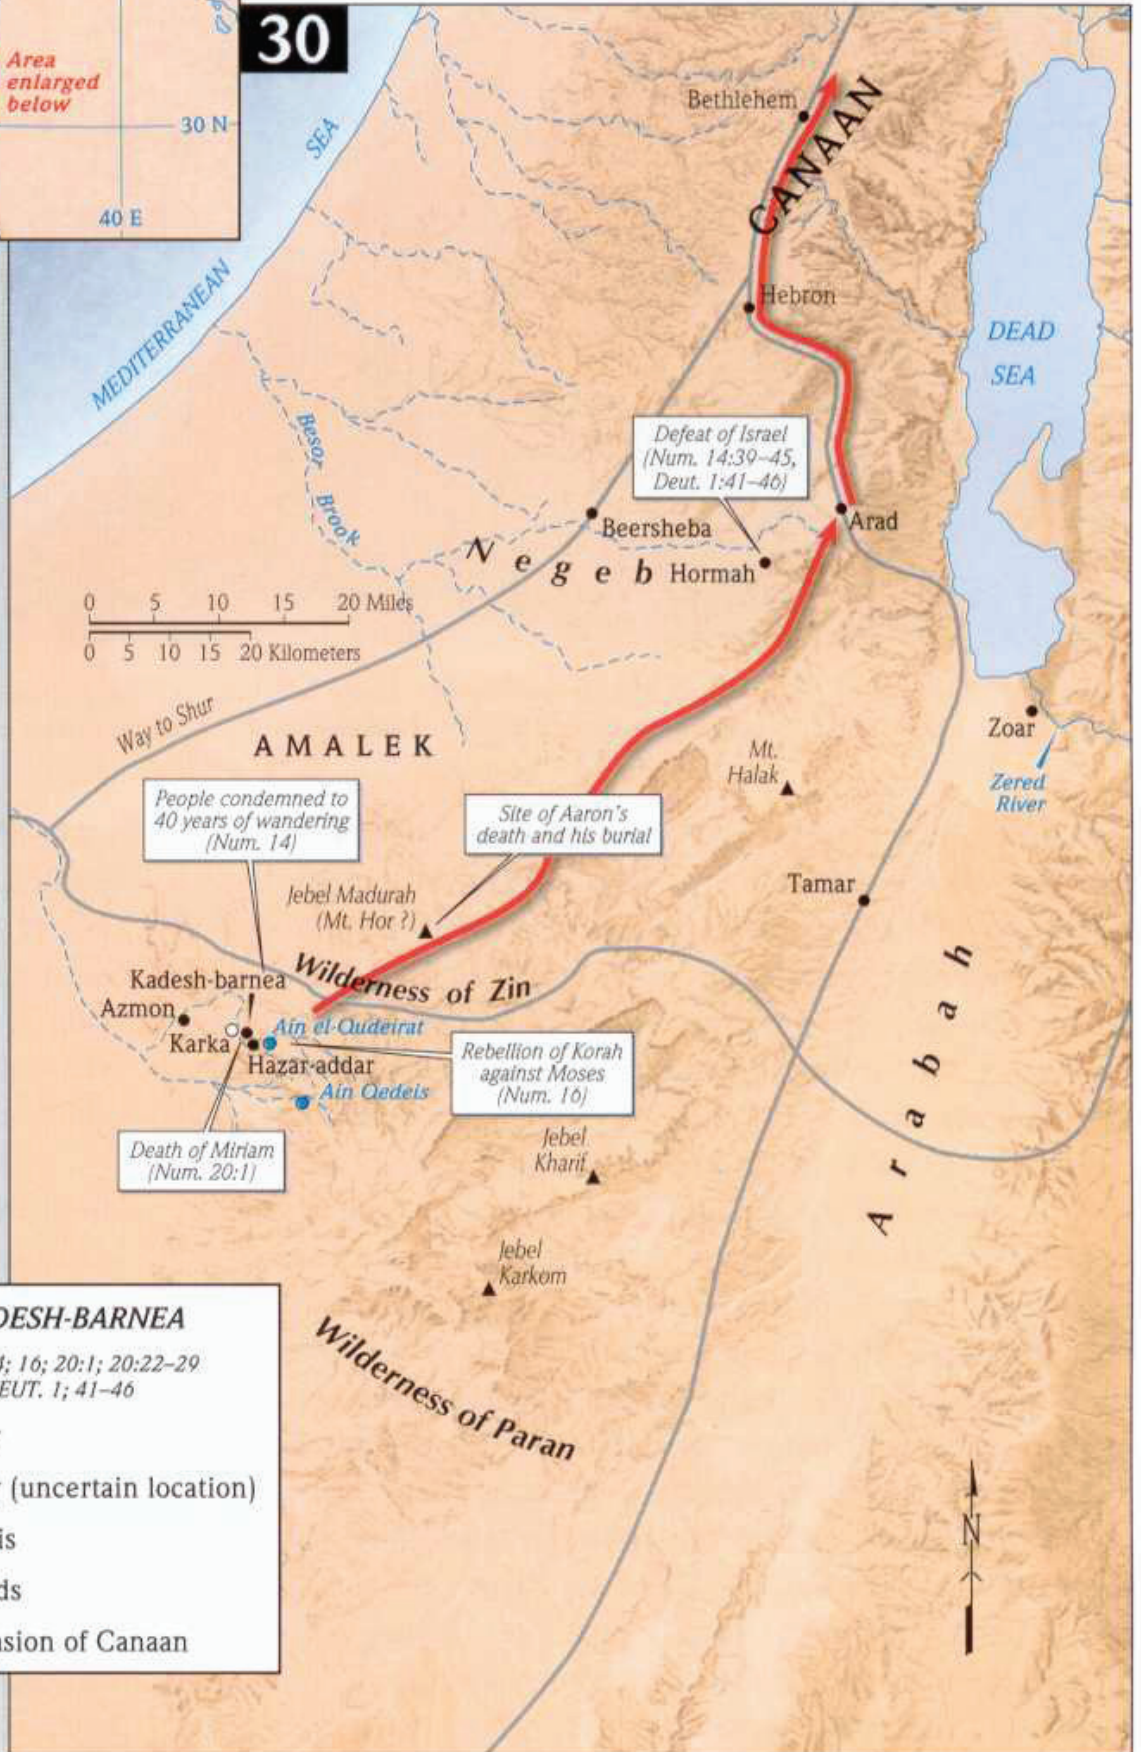

BIBLE ATLAS

ACCESS FOUNDATION

THIS BOOK WAS DOWN LOADED FROM
WWW.HOLYBOOKS.COM - VISIT THE SITE
FOR MORE FREE PDF E-BOOKS

Zaine Ridling, Ph.D.
Editor

Chapter 7

The Exodus

30

KADESH-BARNEA
 NUM. 14; 16; 20:1; 20:22-29
 DEUT. 1; 41-46

- City
- City (uncertain location)
- Oasis
- Roads
- ← Invasion of Canaan

JOURNEY OF THE SPIES

NUM. 13:1-33; NUM. 34:1-12

- City
- City (uncertain location)
- Oasis
- ▲ Mountain peak
- ← Journey of the twelve spies
- The promised land

THE JOURNEY FROM KADESH-BARNEA TO THE PLAINS OF MOAB

NUM. 20-21; 33:37-49,
DEUT. 1-2; JUDG. 11:12-28

- City
- City (uncertain location)
- ▲ Mountain peak
- ← Possible routes from Kadesh-barnea to the Plains of Moab
- Possible alternate route I
- Possible alternate route II
- Israelite battle missions
- Sihon attacks
- Og attacks
- ⚔ Battle
- King's Highway
- Other routes