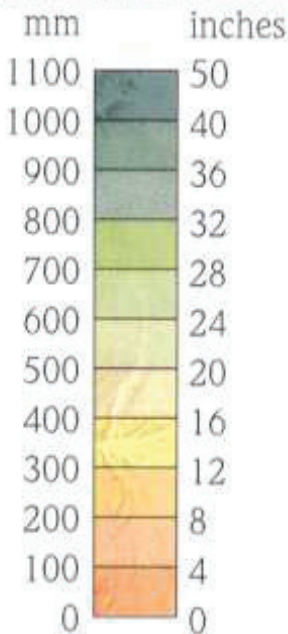

AVERAGE ANNUAL RAINFALL

48 F/74 F = Mean temperature winter/summer
21" = Mean annual precipitation