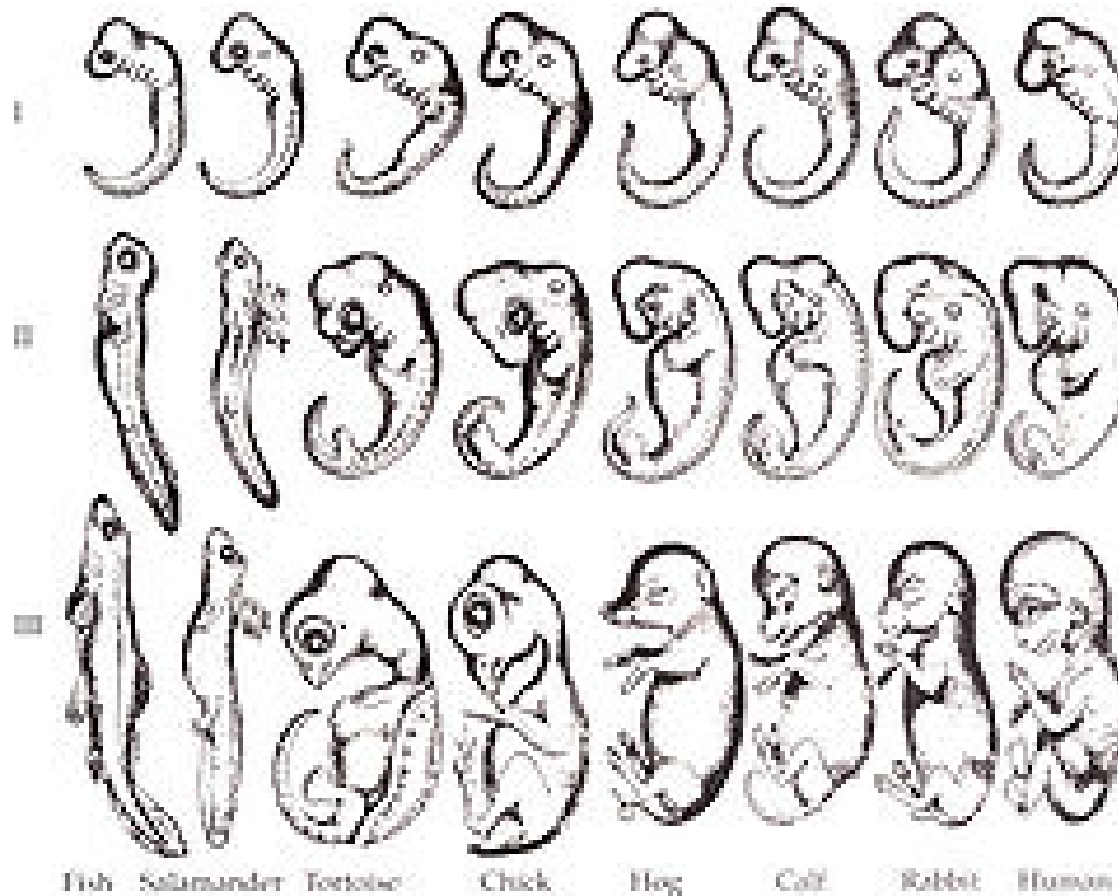

## DARWIN SWITCHED TO LAMARCK BY 6<sup>TH</sup> EDITION

1. *Geospiza magnirostris*.  
3. *Geospiza parvula*.

2. *Geospiza fortis*.  
4. *Certhidea olivacea*.

**Lamarckism (or Lamarckian inheritance)** is the hypothesis that an [organism](#) can pass on characteristics that it has acquired through use or disuse during its lifetime to its [offspring](#). It is also known as the **inheritance of acquired characteristics** or **soft inheritance**

**EVEN DARWIN DOUBTED HIS THEORY BY HIS 6<sup>TH</sup> EDITION**

**GROW YOUR OWN FAITH!**

# HAEKEL'S EMBRYOS - RECAPITULATION

**A STEADY DIET OF FRADULENT PROOFS**

**GROW YOUR OWN FAITH!**

**GOD IS SCIENTIFIC, EVOLUTION IS NOT!**